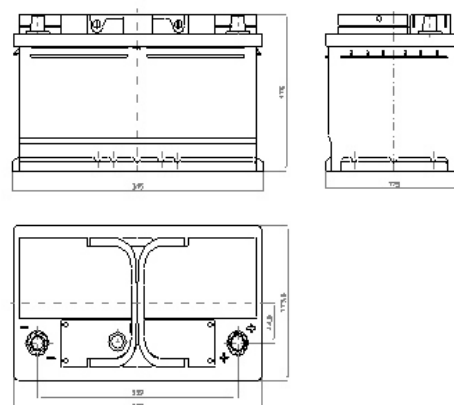

Topla Top

ORDER INFORMATION	
Short code	TT85
TAB ID	118685
DIN marking	58514 SMF
Quantity per EUR/CNT pallet	36/72 Pcs
TECHNICAL INFORMATION	
Voltage	12 V
Capacity C20	85 Ah
CCA -18°C EN	800 A
DIMENSION AND WEIGHTS	
Length/Width/Height	315x175x175 mm
Total weight	18.8 kg
TECHNOLOGY	
Type	Flooded
Grid type	Expanded
Grid alloy	Ca/Ca
Separator	PE
Electrolyte	1.28 g/cm3
BOX DESIGNS	
Container type	L4B
Colour	Black
Polarity	0
Base hold down	B13
Cover type	SMF
Layout	0
Terminal	1

Base hold down

Layout