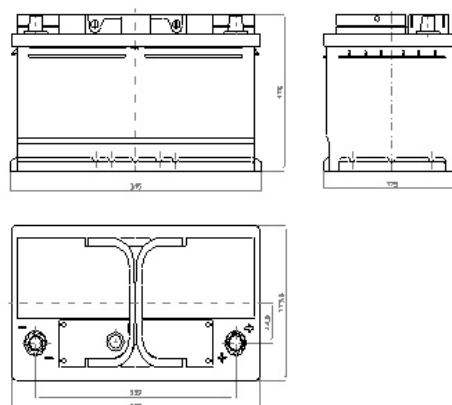

Topla Top

ORDER INFORMATION	
Short code	TT85
TAB ID	118685
DIN marking	58514 SMF
Quantity per EUR/CNT pallet	36/72 Pcs
TECHNICAL INFORMATION	
Voltage	12 V
Capacity C20	85 Ah
CCA -18°C EN	800 A
DIMENSION AND WEIGHTS	
Length/Width/Height	315x175x175 mm
Total weight	18.8 kg
TECHNOLOGY	
Type	Flooded
Grid type	Expanded
Grid alloy	Ca/Ca
Separator	PE
Electrolyte	1.28 g/cm3
BOX DESIGNS	
Container type	L4B
Colour	Black
Polarity	0
Base hold down	B13
Cover type	SMF
Layout	0
Terminal	1

Base hold down

Layout